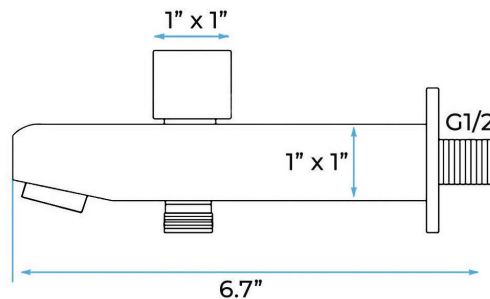

### Shower Head

Shower Head 3 Functions: Waterfall, Rainfall & Mist  
 Shower head size: 20 x 20 inch  
 Each function run all together and separately  
 Music and LED light work by electronic  
 All Metal Material: Solid Brass; Stainless Steel (top showerhead, hose)  
 Shower Head Mounting: Flush on ceiling  
 Hand Spray Hose: 59 inch  
 Water flow: 2.5 GPM ~ 5.5 GPM  
 Water pressure: 0.3 MPA ~ 1 MPA  
 Water pipe lines: 3/4 inch water pipes for the hot and cold water mixer inlet, the others are 1/2 inch

## Hand Shower

Flow Rate: 2.0 GPM / 7.6 LPM

## Body Jet

Thread Interface Size: G 1/2 Inch  
 Type: Fixed Rotatable Type  
 Installation Type: Wall Mounted  
 Material: Brass  
 Feature: Can rotate 360 degrees  
 Flow Rate: 1.5 GPM / 5.7 LPM (each Bodyspray)