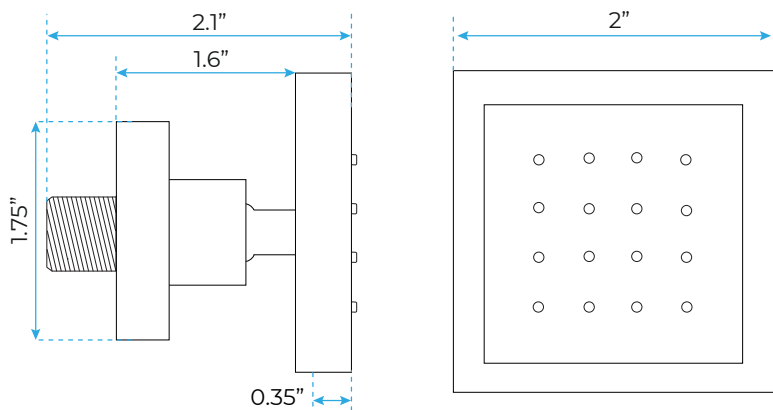

### Shower Head

Shower Head 3 Functions: Waterfall, Rainfall & Mist  
 Shower head size: 20 x 20 inch  
 Each function run all together and separately  
 Music and LED light work by electronic  
 All Metal Material: Solid Brass; Stainless Steel (top showerhead, hose)  
 Shower Head Mounting: Flush on ceiling  
 Hand Spray Hose: 59 inch  
 Water flow: 2.5 GPM ~ 5.5 GPM  
 Water pressure: 0.3 MPA ~ 1 MPA  
 Water pipe lines: 3/4 inch water pipes for the hot and cold water mixer inlet, the others are 1/2 inch

## Body Jet

Thread Interface Size: G 1/2 Inch  
 Type: Fixed Rotatable Type  
 Installation Type: Wall Mounted  
 Material: Brass  
 Feature: Can rotate 360 degrees  
 Flow Rate: 1.5 GPM / 5.7 LPM (each Bodyspray)