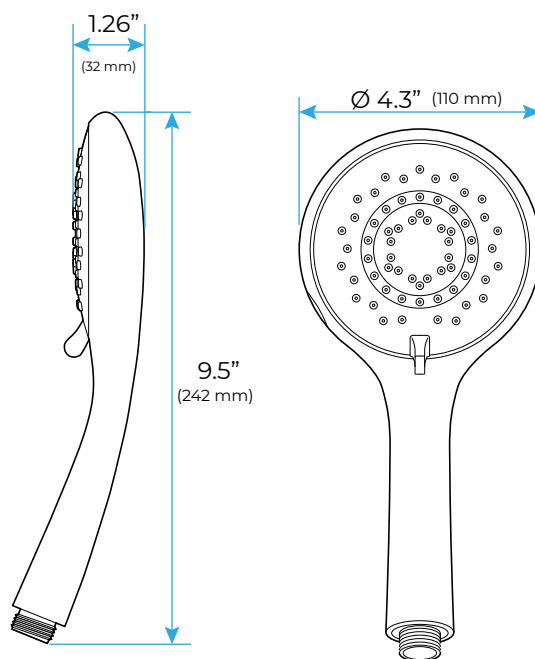

### Shower Head

Shower Head 3 Functions: Waterfall, Rainfall & Mist  
 Shower head size: 20 x 20 inch  
 Each function run all together and separately  
 Music and LED light work by electronic  
 All Metal Material: Solid Brass; Stainless Steel (top showerhead, hose)  
 Shower Head Mounting: Flush on ceiling  
 Hand Spray Hose: 59 inch  
 Water flow: 2.5 GPM ~ 5.5 GPM  
 Water pressure: 0.3 MPA ~ 1 MPA  
 Water pipe lines: 3/4 inch water pipes for the hot and cold water mixer inlet, the others are 1/2 inch

### 304 Stainless Steel

Product shown is only for installation display purpose

All dimensions and specifications are nominal and may vary. Use actual products for accuracy in critical situations.

## Hand Shower

Flow Rate: 2.0 GPM / 7.6 LPM

## Body Jet

Thread Interface Size: G 1/2 Inch  
 Type: Fixed Rotatable Type  
 Installation Type: Wall Mounted  
 Material: Brass  
 Feature: Can rotate 360 degrees  
 Flow Rate: 1.5 GPM / 5.7 LPM (each Bodyspray)