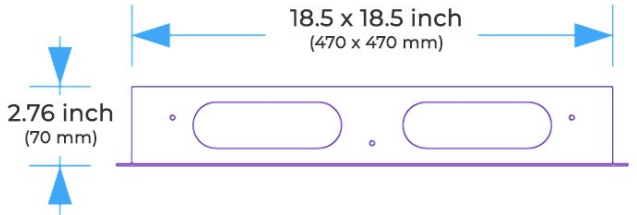

304 Stainless Steel

Product shown is only for installation display purpose