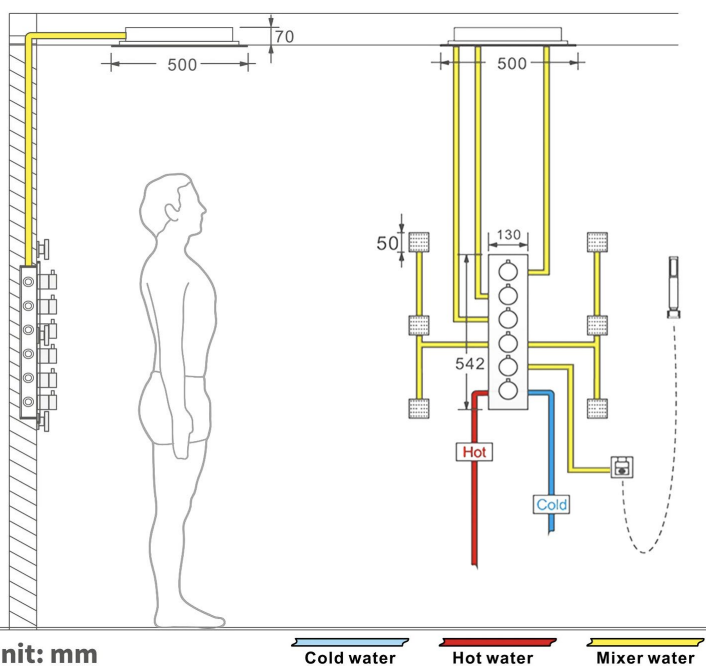

Shower Mixer Connections