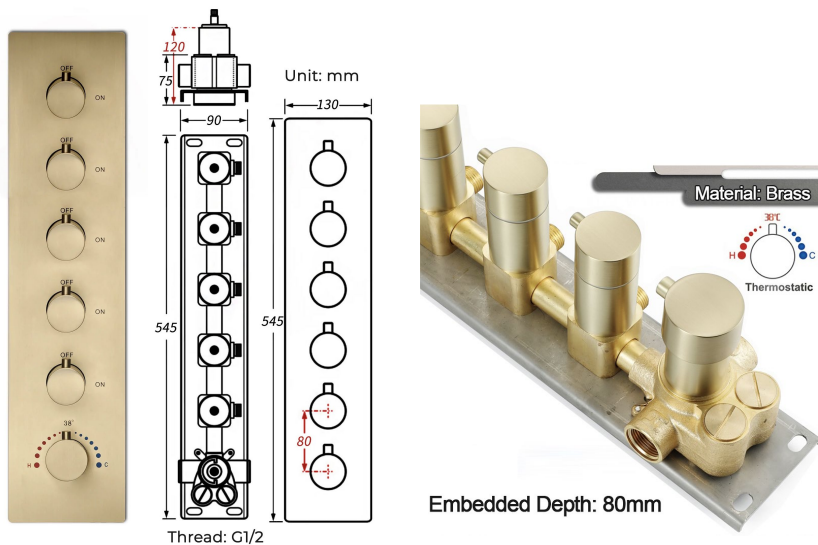

### Shower Head

Shower Head 3 Functions: Waterfall, Rainfall & Mist  
 Shower head size: 20 x 20 inch  
 Each function run all together and separately  
 Music and LED light work by electronic  
 All Metal Material: Solid Brass; Stainless Steel (top showerhead, hose)  
 Shower Head Mounting: Flush on ceiling  
 Hand Spray Hose: 59 inch  
 Water flow: 2.5 GPM ~ 5.5 GPM  
 Water pressure: 0.3 MPA ~ 1 MPA  
 Water pipe lines: 3/4 inch water pipes for the hot and cold water mixer inlet, the others are 1/2 inch

### 304 Stainless Steel

Product shown is only for installation display purpose

All dimensions and specifications are nominal and may vary. Use actual products for accuracy in critical situations.

## Shower Mixer

Product shown is only for installation display purpose

## Body Jet

Thread Interface Size: G 1/2 Inch  
 Type: Fixed Rotatable Type  
 Installation Type: Wall Mounted  
 Material: Brass  
 Feature: Can rotate 360 degrees  
 Flow Rate: 1.5 GPM / 5.7 LPM (each Bodyspray)