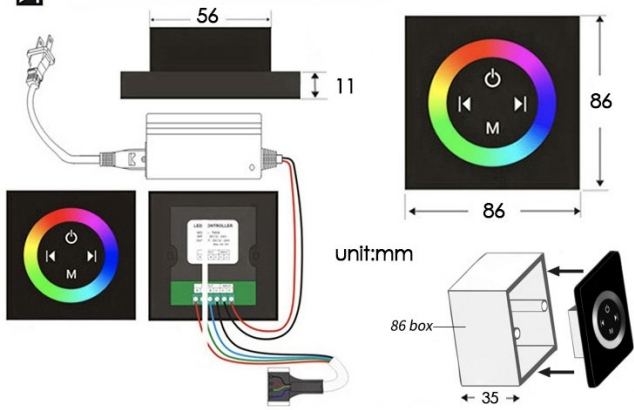

## TOUCH PANEL CONTROLLED THERMOSTATIC RECESSED CEILING MOUNT LED RAINFALL WATERFALL MIST MUSICAL SHOWER SYSTEM WITH BODY JETS AND HAND SHOWER SPECIFICATIONS

### Shower Head

Shower Head 3 Functions: Waterfall, Rainfall & Mist  
 Shower head size: 20 x 20 inch  
 Each function run all together and separately  
 Music and LED light work by electronic  
 All Metal Material: Solid Brass; Stainless Steel (top showerhead, hose)  
 Shower Head Mounting: Flush on ceiling  
 Hand Spray Hose: 59 inch  
 Water flow: 2.5 GPM ~ 5.5 GPM  
 Water pressure: 0.3 MPA ~ 1 MPA  
 Water pipe lines: 3/4 inch water pipes for the hot and cold water mixer inlet, the others are 1/2 inch

### Touch Panel Control

- Turn On/Off Control
- MANUAL MODE  
Total 64 colors
- Auto mode setting
- AUTO MODE  
Total 11 Auto mode
- Set the speed of color change, fast/slow

## Body Jet

Thread Interface Size: G 1/2 Inch  
 Type: Fixed Rotatable Type  
 Installation Type: Wall Mounted  
 Material: Brass  
 Feature: Can rotate 360 degrees  
 Flow Rate: 1.5 GPM / 5.7 LPM (each Bodyspray)