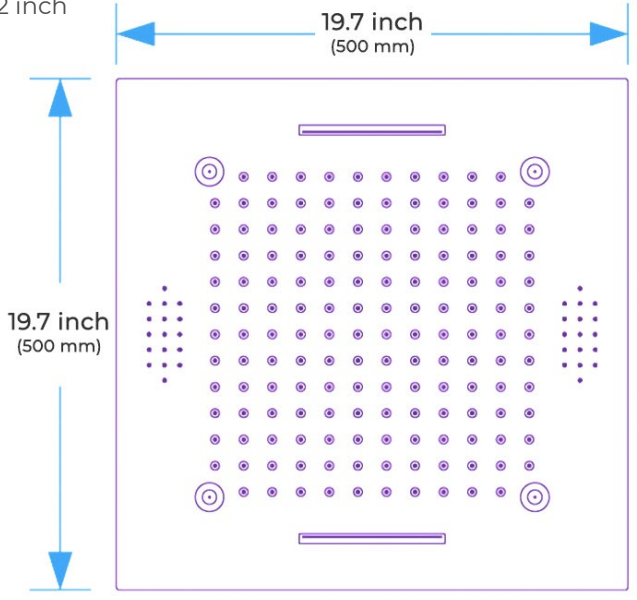

Touch Panel Control

- Turn On/Off Control
- MANUAL MODE
  Total 64 colors
- Auto mode setting
- AUTO MODE
  Total 11 Auto mode
- Set the speed of color change, fast/slow