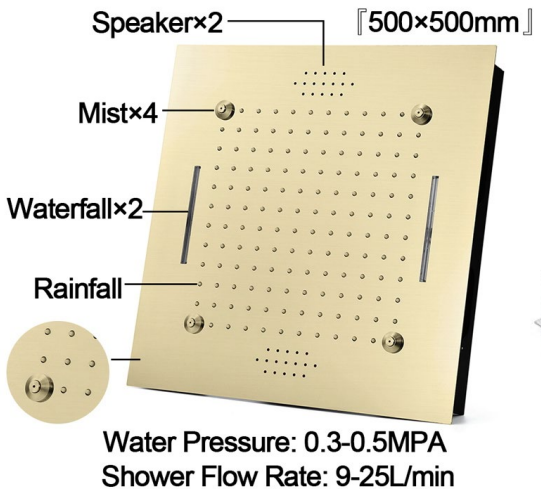

304 Stainless Steel

Product shown is only for installation display purpose